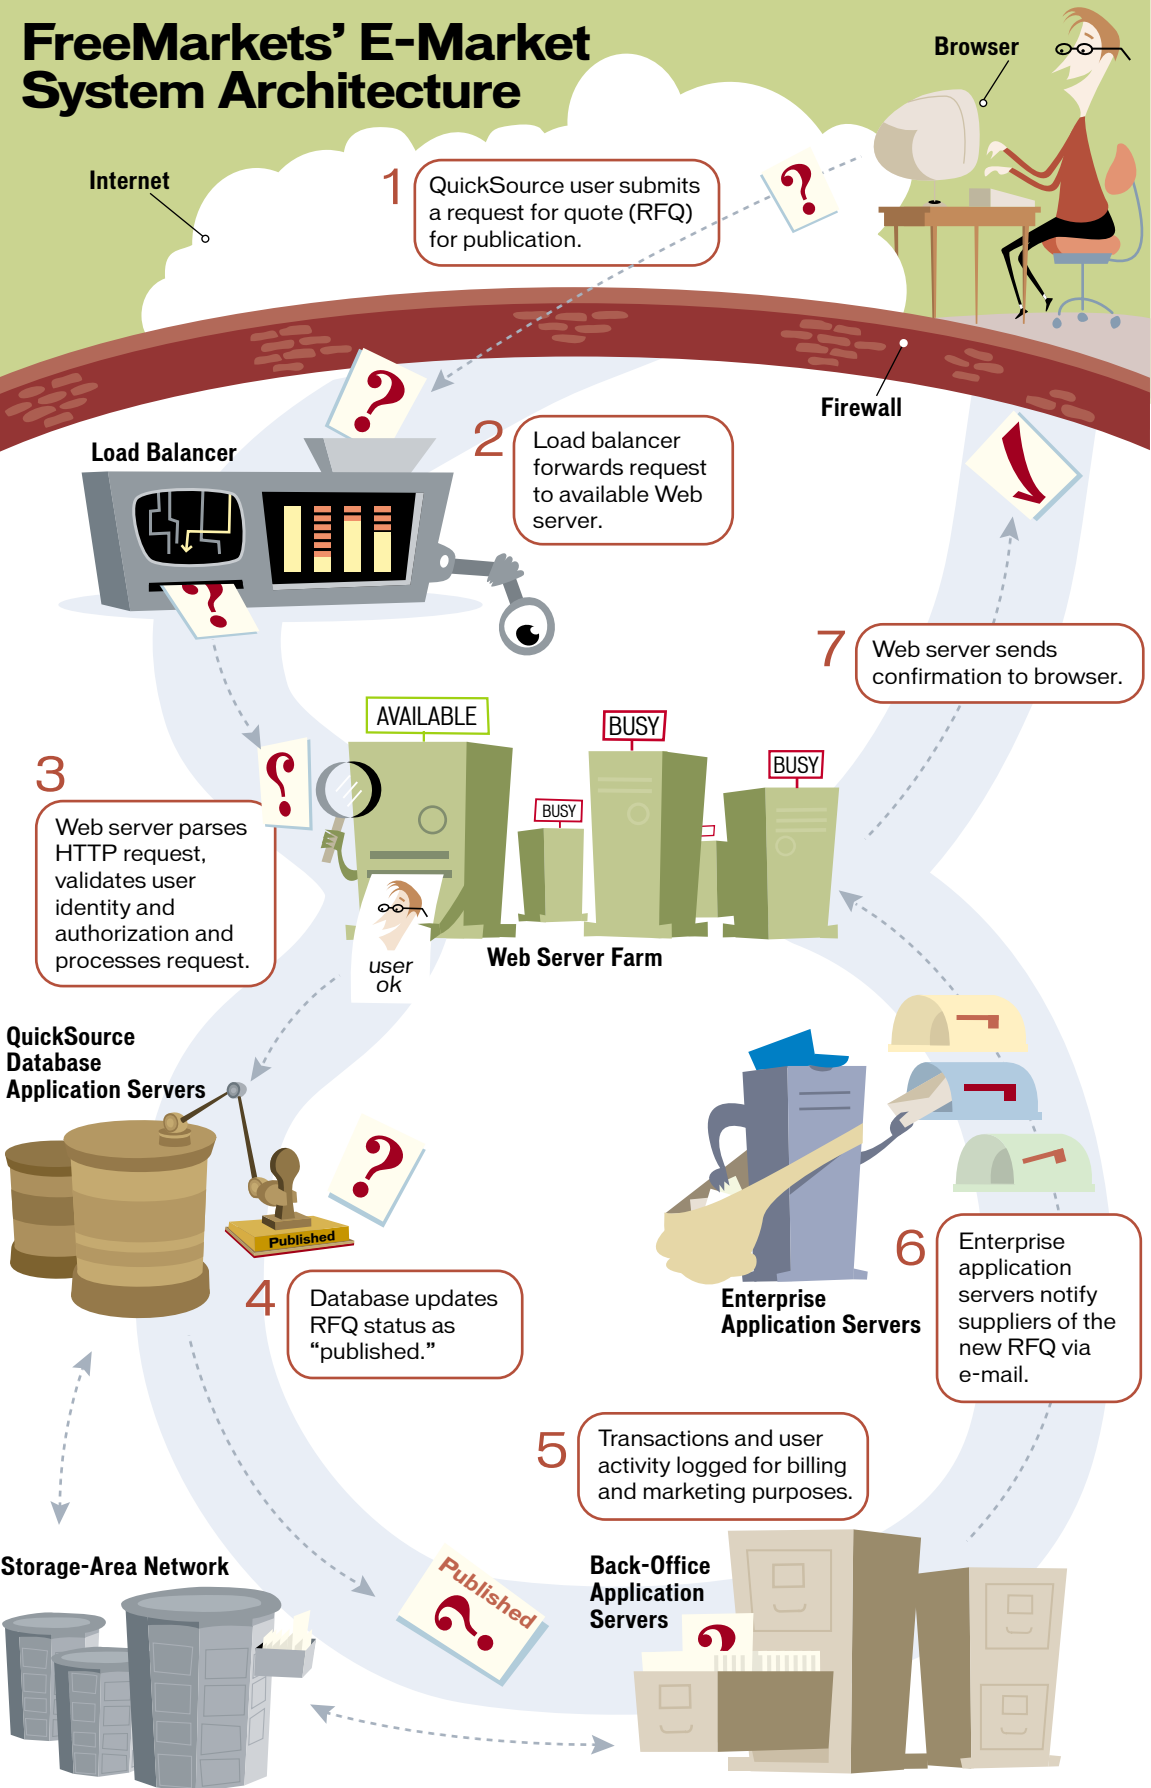

FreeMarkets' E-Market System Architecture

Web Server Farm

- Windows 2000 Advanced Server
- Internet Information Server 5
- MSMQ 2.0 independent client

QuickSource Database Application Servers

- Windows 2000 Datacenter Server cluster
- SQL Server 2000

Back-Office Application Servers

- Windows 2000 Advanced Server cluster
- J.D. Edwards OneWorld ERP software
- Siebel Systems eBusiness CRM software (planned)

Enterprise Application Servers

- Windows 2000 Advanced Server cluster
- MSMQ 2.0